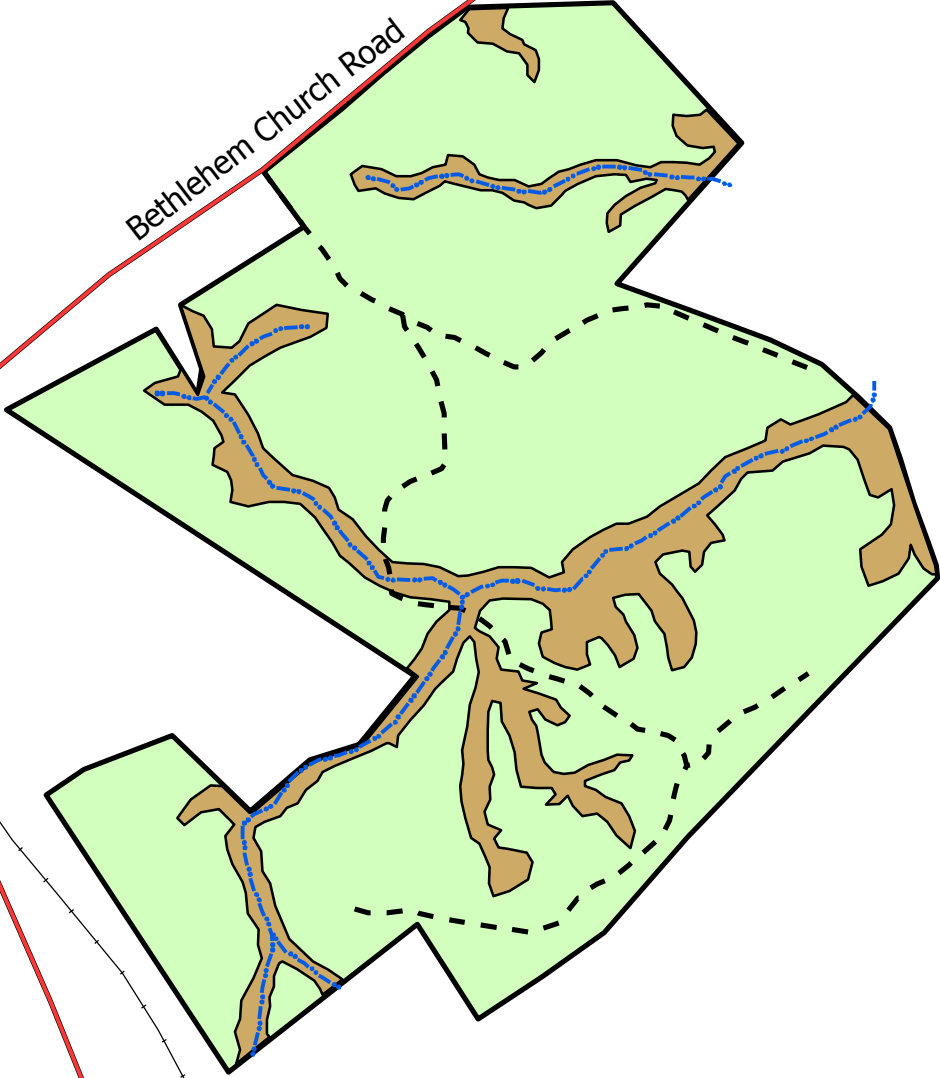

Tract H002
Laurens County, S.C.
313 +/- Acres
Stand Map

Bethlehem Church Road

Highway 76

Legend

- Paved Roads
- Woods Roads
- Railroad
- 5 Yr. Old Loblolly Pine - 256 Acres
- 30+ Yr. Old Hwd. / Pine (SMZ) - 57 Acres
- Streams